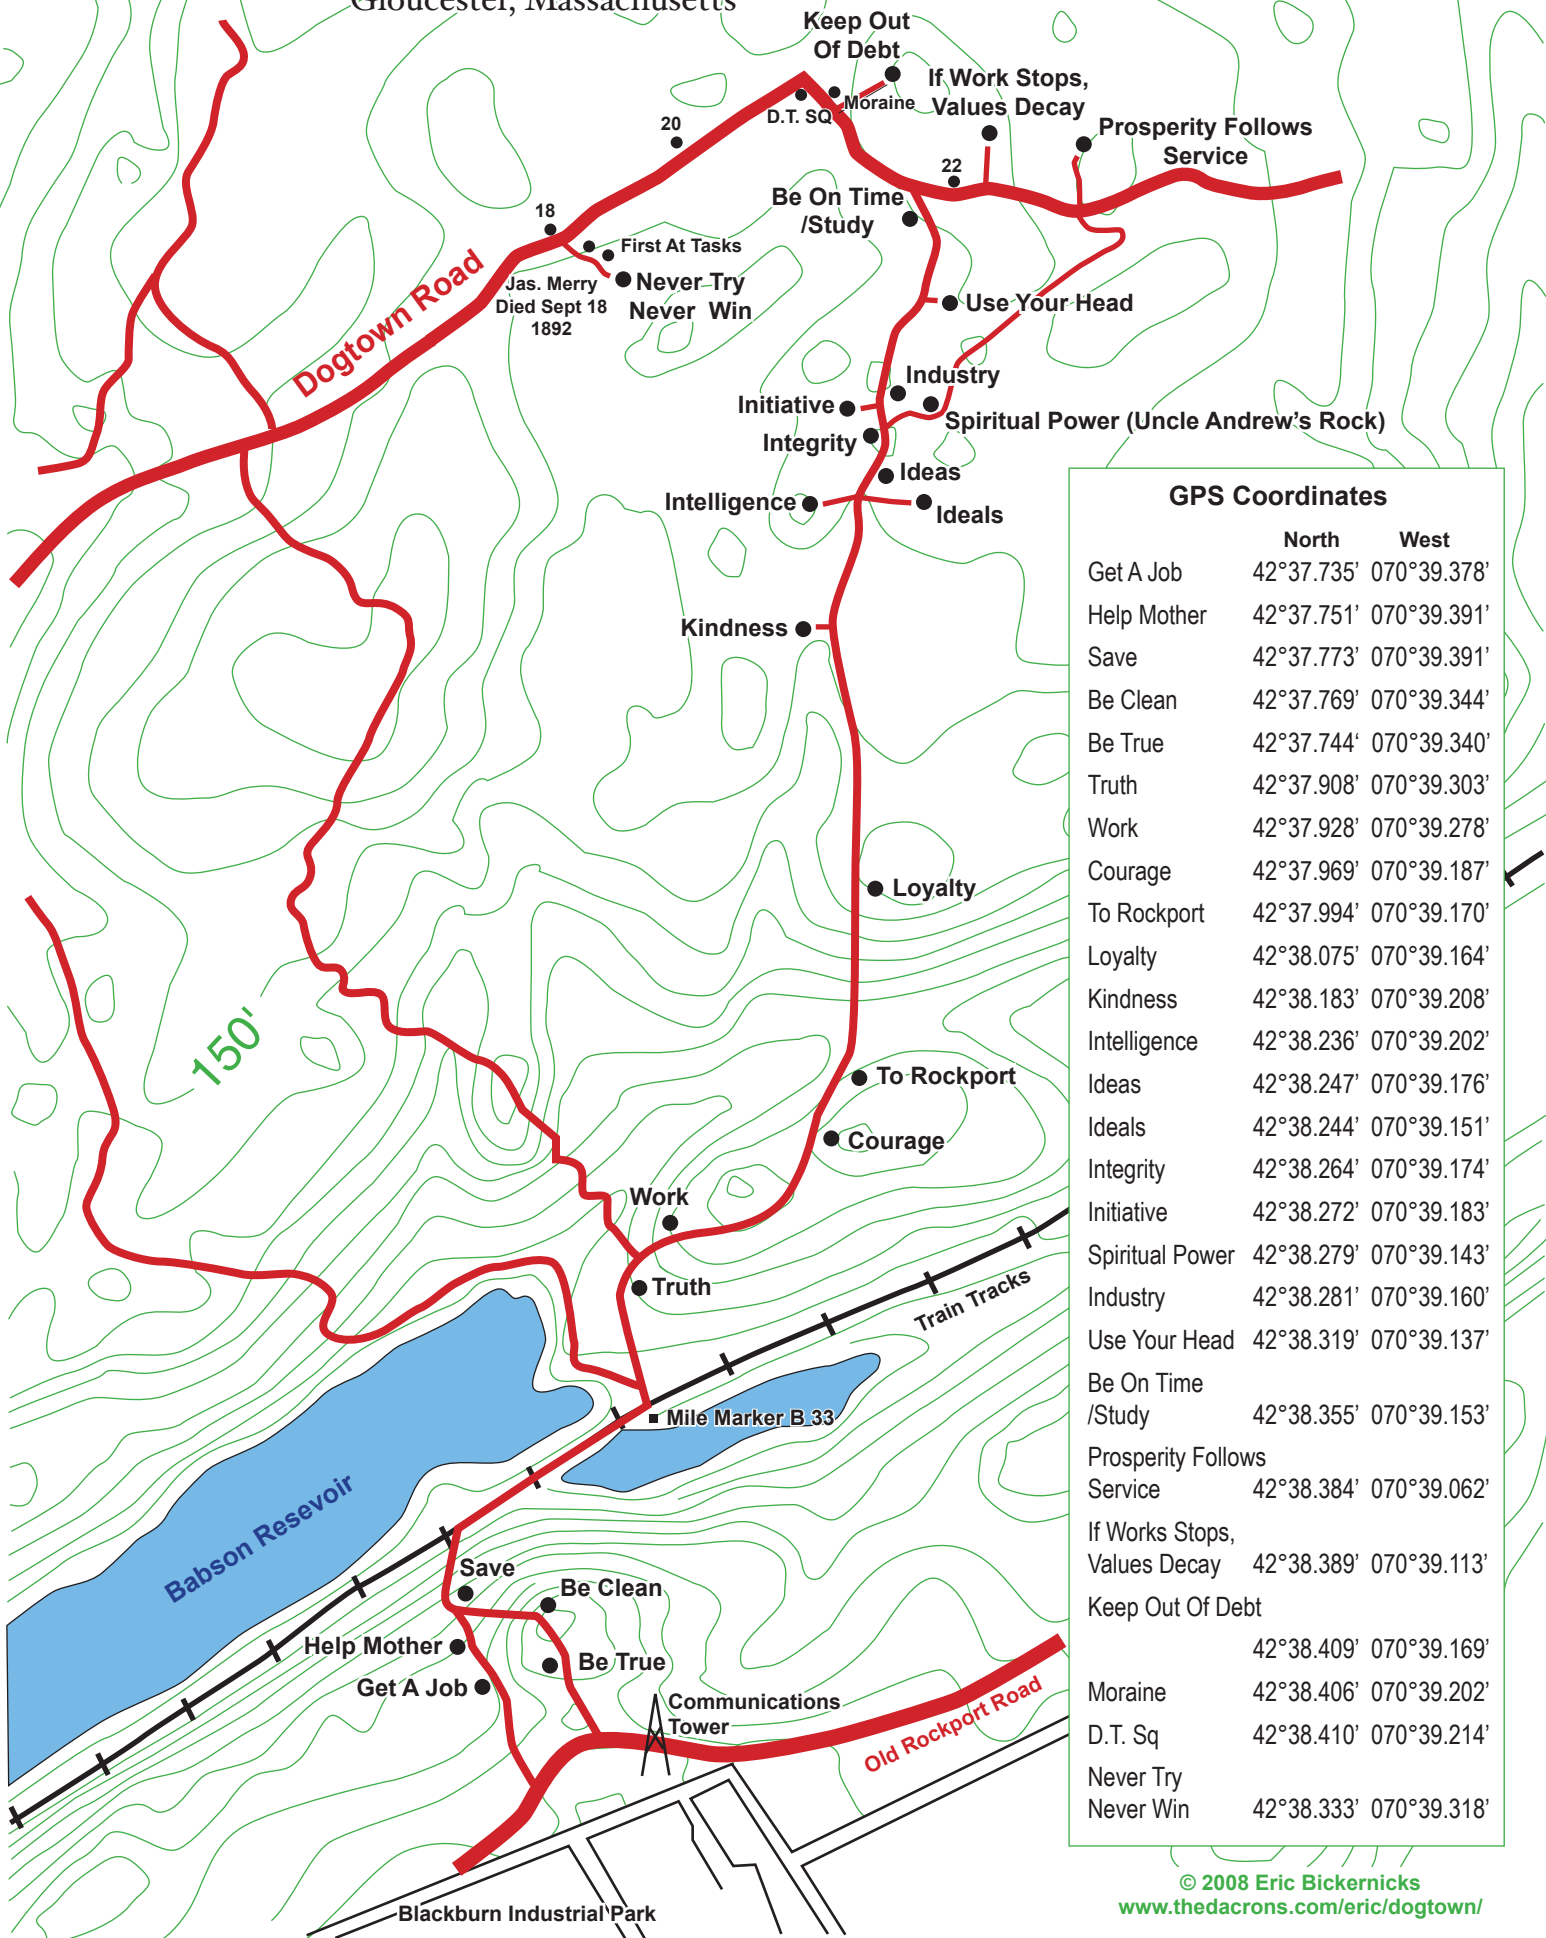

# Babson Boulder Trail Map

Gloucester, Massachusetts

## GPS Coordinates

	North	West
Get A Job	42°37.735'	070°39.378'
Help Mother	42°37.751'	070°39.391'
Save	42°37.773'	070°39.391'
Be Clean	42°37.769'	070°39.344'
Be True	42°37.744'	070°39.340'
Truth	42°37.908'	070°39.303'
Work	42°37.928'	070°39.278'
Courage	42°37.969'	070°39.187'
To Rockport	42°37.994'	070°39.170'
Loyalty	42°38.075'	070°39.164'
Kindness	42°38.183'	070°39.208'
Intelligence	42°38.236'	070°39.202'
Ideas	42°38.247'	070°39.176'
Ideals	42°38.244'	070°39.151'
Integrity	42°38.264'	070°39.174'
Initiative	42°38.272'	070°39.183'
Spiritual Power	42°38.279'	070°39.143'
Industry	42°38.281'	070°39.160'
Use Your Head	42°38.319'	070°39.137'
Be On Time /Study	42°38.355'	070°39.153'
Prosperity Follows Service	42°38.384'	070°39.062'
If Works Stops, Values Decay	42°38.389'	070°39.113'
Keep Out Of Debt	42°38.409'	070°39.169'
Moraine	42°38.406'	070°39.202'
D.T. Sq	42°38.410'	070°39.214'
Never Try Never Win	42°38.333'	070°39.318'